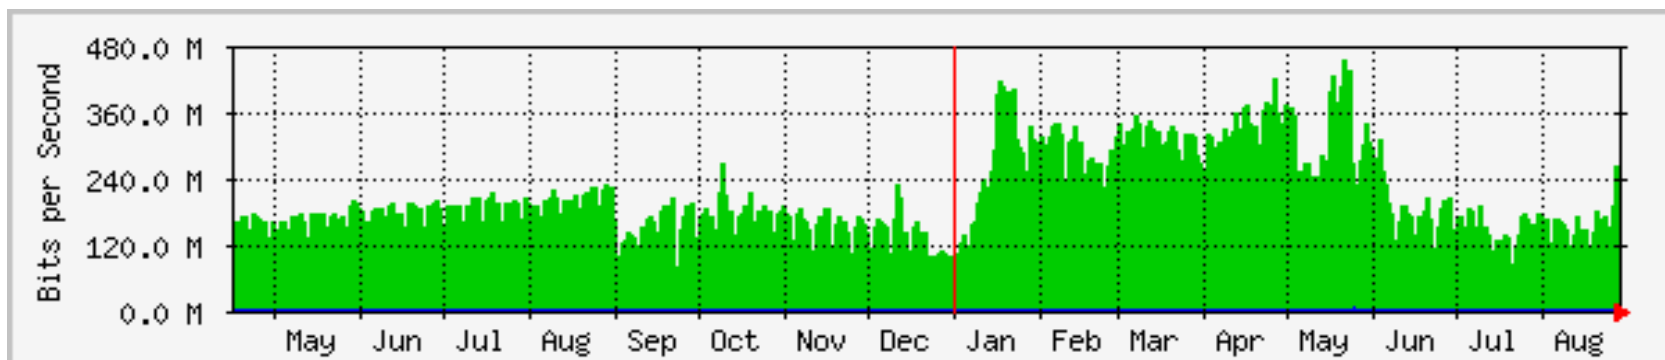

Who is at CIXP (IP exchange)

Telecom industry crisis consequences: membership has shrunk, now stable.

Current member list:

CERN, SWITCH, IN2P3, DTag, VIA NET.WORKS, IP-plus, GlobalONE, Infonet, Sunrise, AT&T , Cable and Wireless, Carrier1, PSI-net, Deckpoint, OpenTransit, VTX, NWC, Ision, COLT, Cablecom, UUNET, IS-production, Internext, Onspirix-ch, Easynet, DFI Services SA, Nexlink.

Trends

- Growth in WDM equipment usage by telecom operators
- Growth of demands for back-to-back peerings and cabling
- Fewer members, but more equipment
- Steady traffic:

Latest

- More gigabit Ethernet capacity allocated in 2002
 - New Cisco 6500 has been ordered
 - IPv6 and Multicast testbeds
 - New NTP service available (not yet advertised)
 - Redesign of the WWW site is ongoing
 - 10Gigabit ethernet tests planned
-